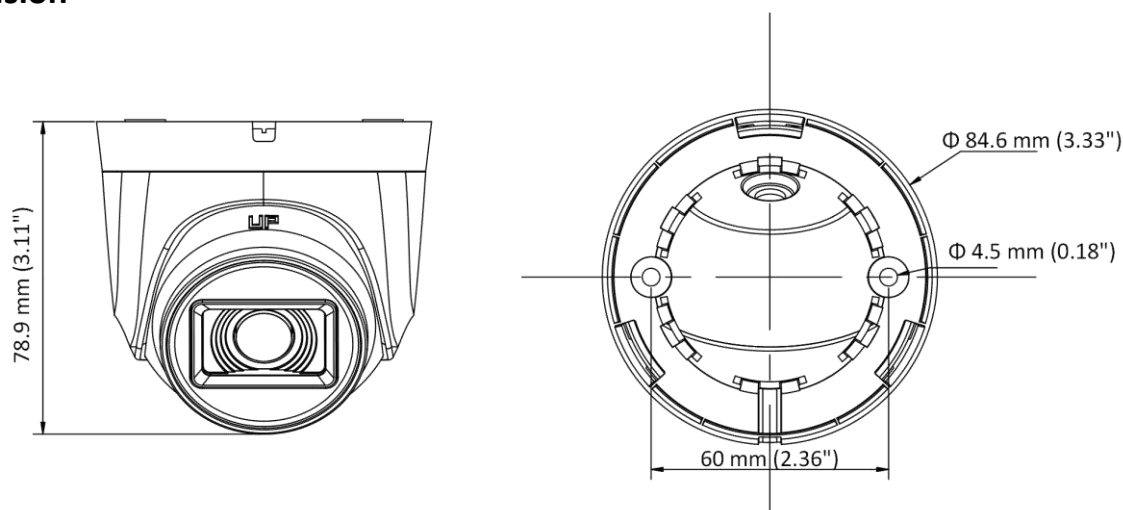

▪ Specification

Camera	
Image Sensor	2 MP CMOS
Signal System	PAL/NTSC
Resolution	1920 (H) × 1080 (V)
Frame Rate	TVI: 1080p@25fps/30fps AHD: 1080p@25fps/30fps CVI: 1080p@25fps/30fps CVBS: PAL/NTSC
Min. Illumination	0.02 Lux @ (F1.2, AGC ON), 0 Lux with IR
Shutter Time	PAL: 1/25 s to 1/50,000 s; NTSC: 1/30 s to 1/50,000 s
Lens	2.8 mm, 3.6 mm Fixed Lens
Field of View	2.8 mm, horizontal FOV: 102°, vertical FOV: 55°, diagonal FOV: 123° 3.6 mm, horizontal FOV: 81°, vertical FOV: 42°, diagonal FOV: 100°
Lens Mount	M12
Day & Night	ICR
WDR (Wide Dynamic Range)	Digital WDR
Angle Adjustment	Pan: 0° to 360°, Tilt: 0° to 75°, Rotation: 0° to 360°
Menu	
Image Mode	STD/HIGH-SAT
AGC	Yes
Day/Night Mode	Auto/Color/BW (Black and White)
White Balance	Auto
AE (Auto Exposure) Mode	DWDR, BLC, Global
Noise Reduction	2D DNR
Language	English
Function	Brightness, Mirror, Smart IR, Sharpness
Interface	
Video Output	Switchable TVI/AHD/CVI/CVBS
General	
Operating Conditions	-40°C to 60°C (-40°F to 140°F), Humidity: 90% or less (non-condensing)
Power Supply	12 VDC ± 25%
Consumption	Max. 3.3 W
Material	Plastic
IR Range	Up to 20 m
Communication	HIKVISION-C
Dimension	Φ 84.6 mm × 78.9 mm (Φ 3.33" × 3.11")
Weight	Approx. 195g (0.43 lb.)

▪ Dimension