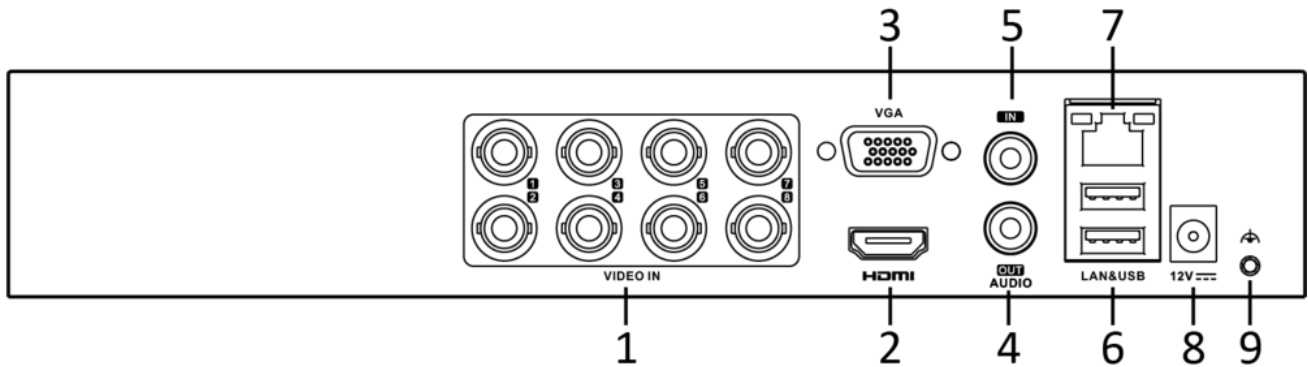

Physical Interface

No.	Description	No.	Description
1	Video and Coaxial Audio In	6	USB Interface
2	HDMI Interface	7	LAN Network Interface
3	VGA Interface	8	12 VDC Power Input
4	AUDIO OUT, RCA Connector	9	GND
5	AUDIO IN, RCA Connector